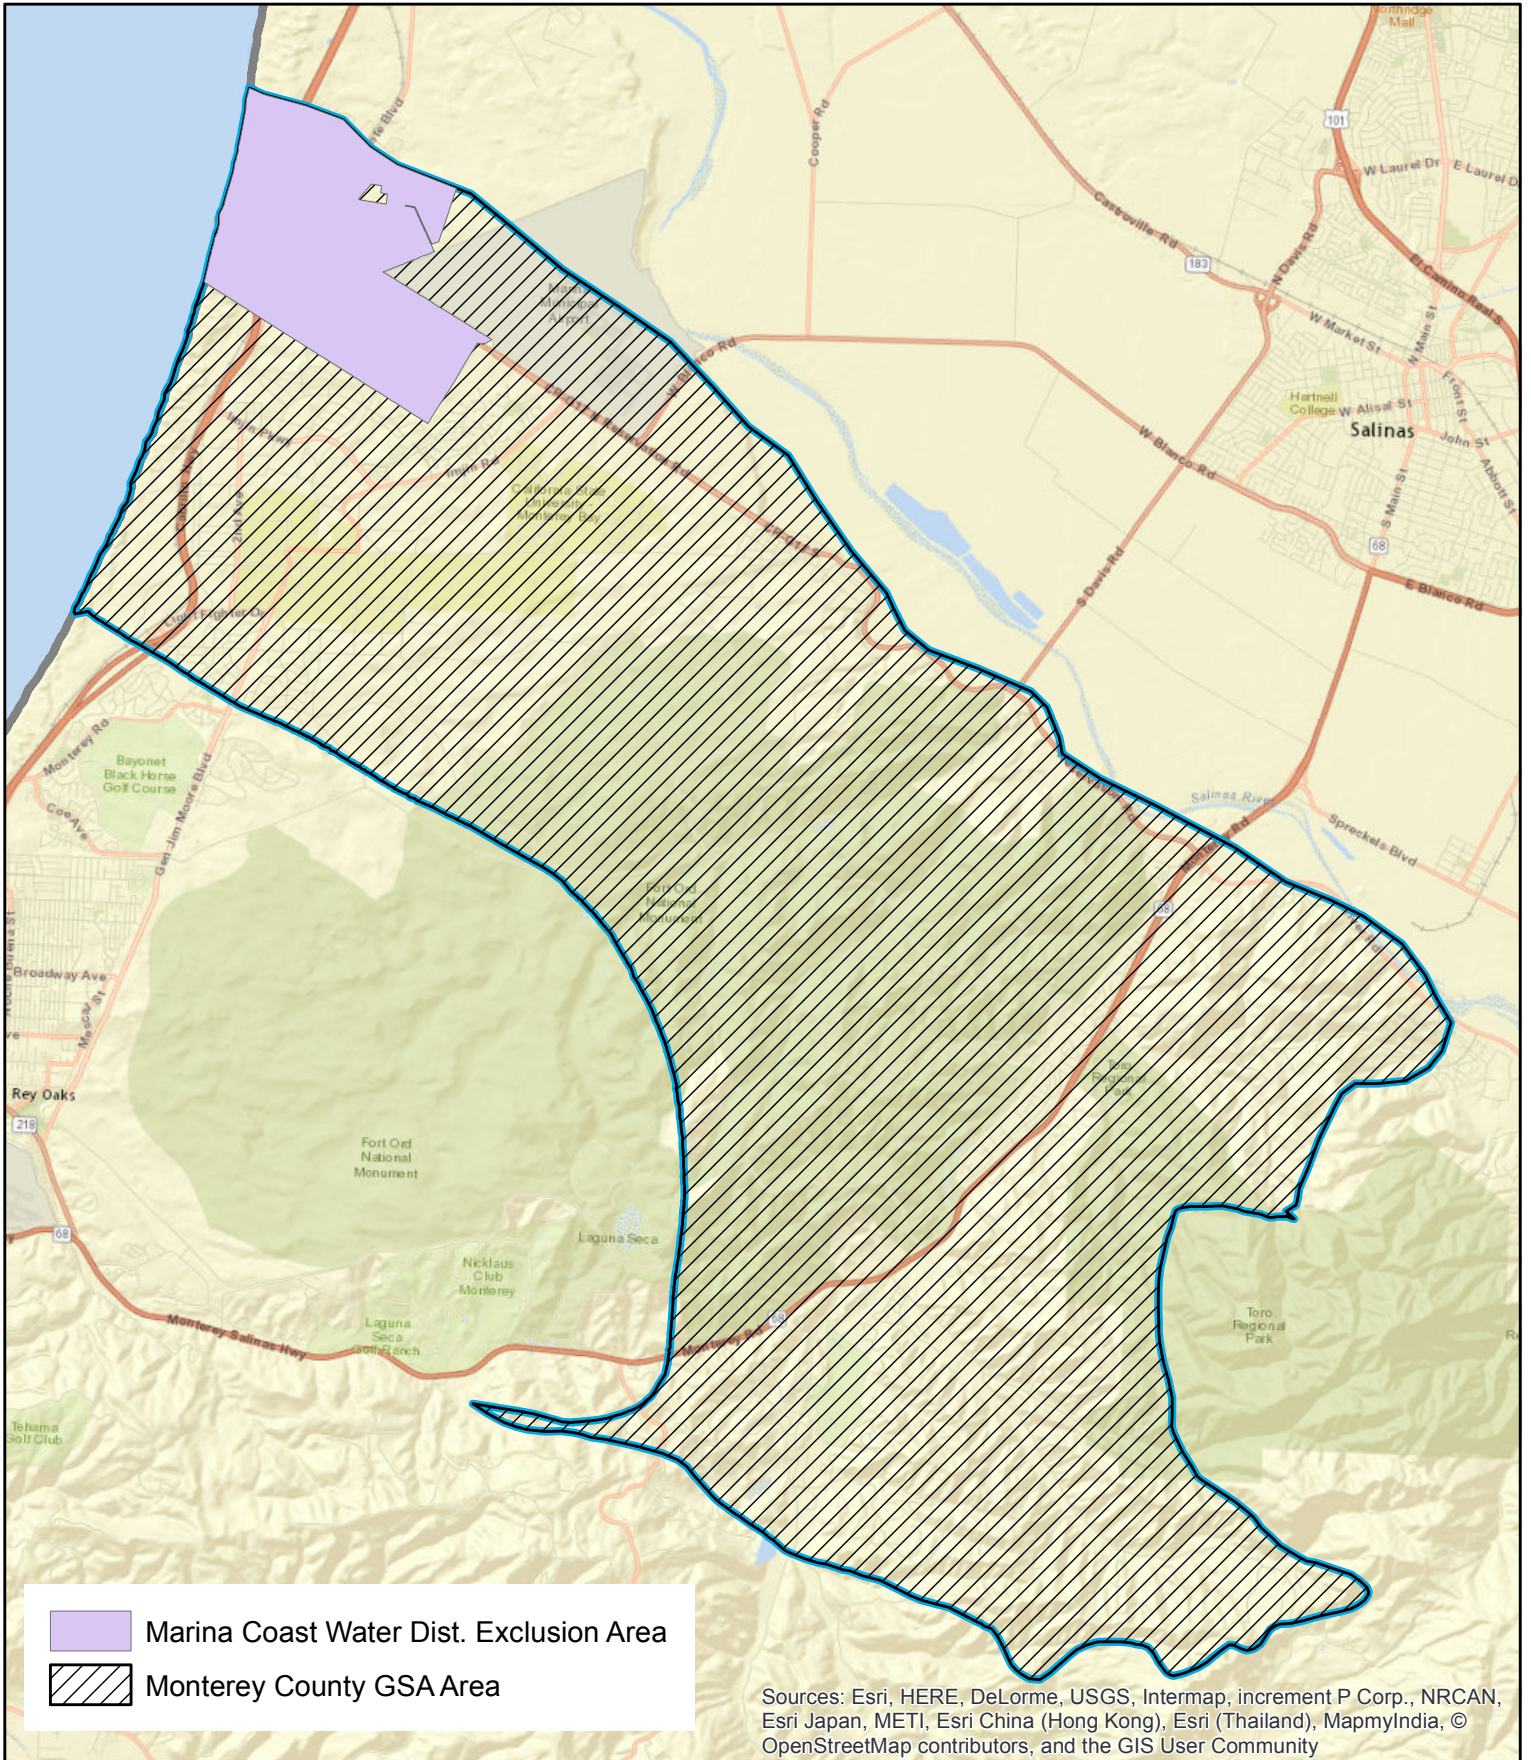

Attachment 3-Monterey County GSA Map Monterey Hydrologic Sub-Basin

-  Marina Coast Water Dist. Exclusion Area
-  Monterey County GSA Area

Sources: Esri, HERE, DeLorme, USGS, Intermap, increment P Corp., NRCAN, Esri Japan, METI, Esri China (Hong Kong), Esri (Thailand), MapmyIndia, © OpenStreetMap contributors, and the GIS User Community

Legend

-  Monterey Sub-Basin
-  Monterey County Boundary