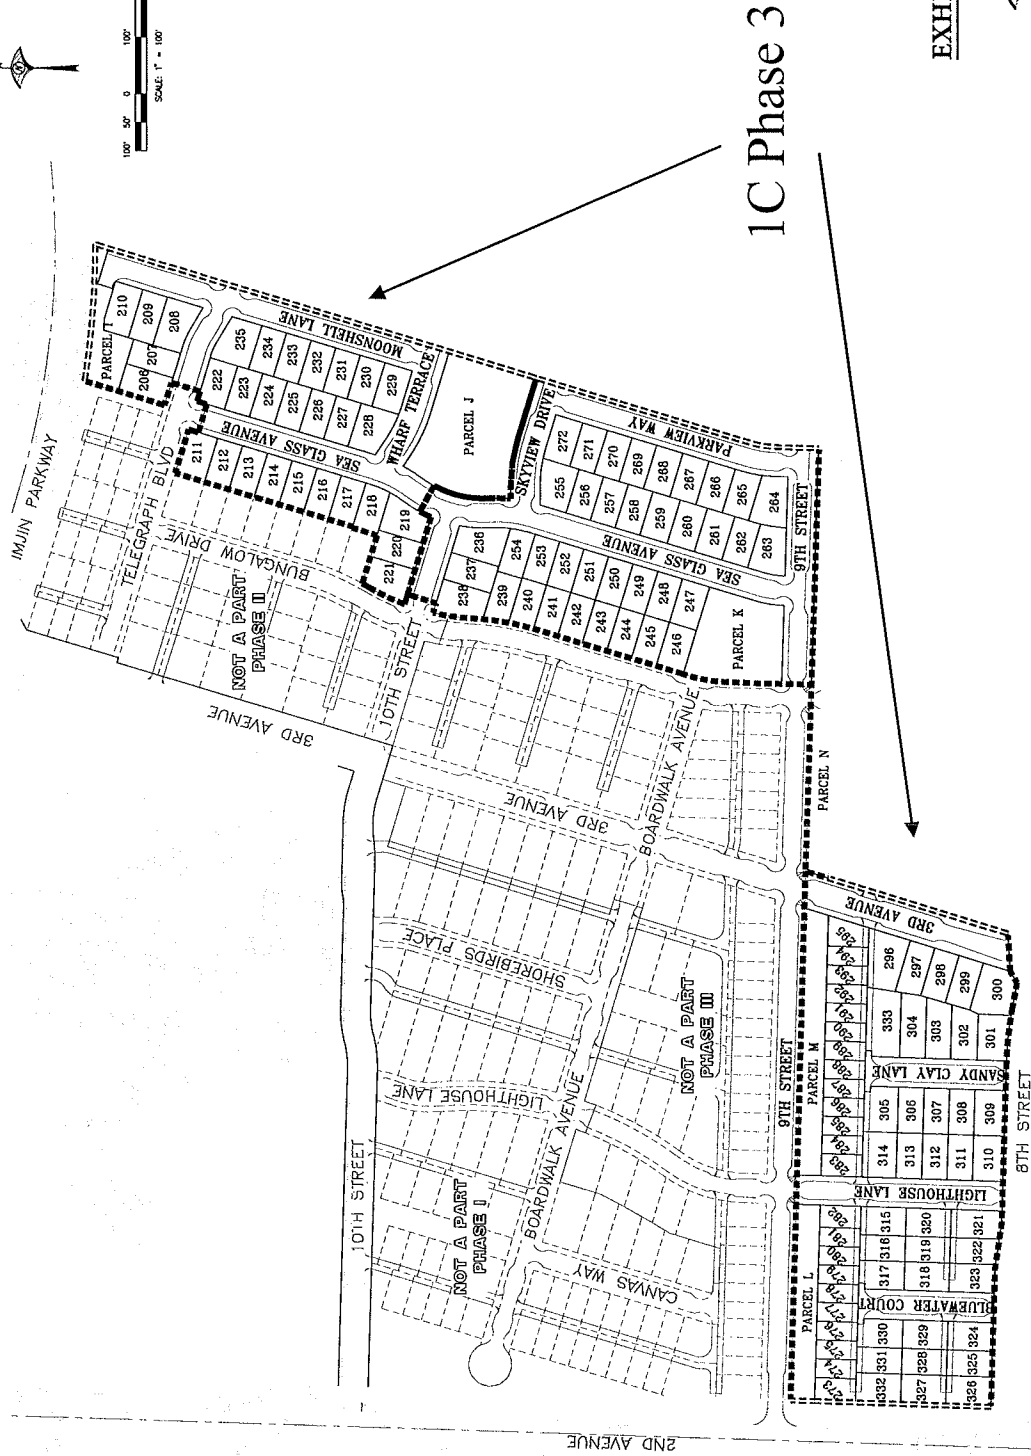

THE DUNES ON MONTEREY BAY - PHASE 1C

THIRD PHASE FINAL MAP EXHIBIT

MARINA COMMUNITY PARTNERS

CITY OF MARINA CALIFORNIA

FEBRUARY 2016

EXHIBIT B-1